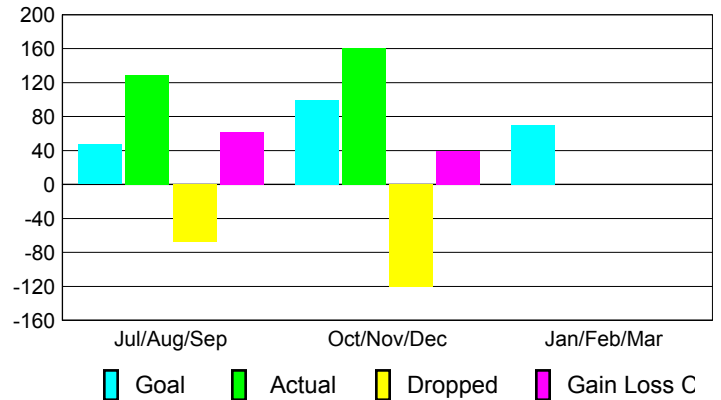

Membership Results 2012-2013

Goal, New, Dropped, Gain/Loss

Comparison of Membership Gain/Loss

Current Year Compared to the Previous Year