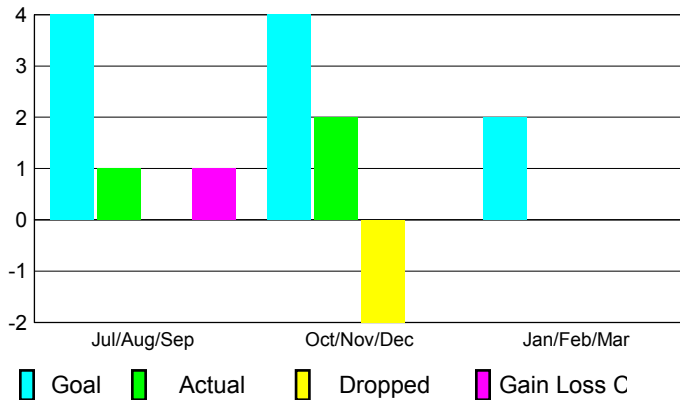

2012-2013 GMT Reports for District (or Undistricted) **District 322C1**

GMT: SANGEETA JATIA

Location: INDIA

GMT CA: 6

CLUBS

Club Results 2012-2013

Clubs 2011-2012

Month	New Club Goal	Actual New Clubs	Actual Dropped Clubs	Gain/Loss of Clubs	Gain/Loss of Clubs
Jul/Aug/Sep	4	1	0	1	0
Oct/Nov/Dec	4	2	-2	0	1
Jan/Feb/Mar	2				4
Totals	10	3	-2	1	5

Club Results 2012-2013

Goal, New, Dropped, Gain/Loss

Comparison of Club Gain/Loss

Current Year Compared to the Previous Year

YTD Status Quo Clubs 2012-2013

Status Quo Clubs Compared to Status Quo Members

MEMBERSHIP