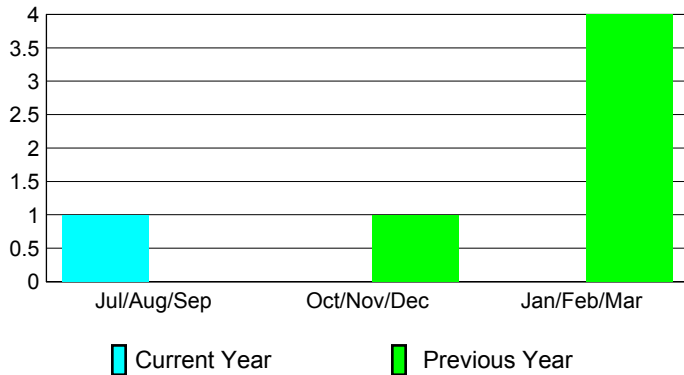

2012-2013 GMT Reports for District (or Undistricted) **District 322C1**

GMT: SANGEETA JATIA

Location: INDIA

GMT CA: 6

CLUBS

Club Results 2012-2013

Clubs 2011-2012

Month	New Club Goal	Actual New Clubs	Actual Dropped Clubs	Gain/Loss of Clubs	Gain/Loss of Clubs
Jul/Aug/Sep	4	1	0	1	0
Oct/Nov/Dec	4	2	-2	0	1
Jan/Feb/Mar	2				4
Totals	10	3	-2	1	5

Club Results 2012-2013

Goal, New, Dropped, Gain/Loss

Comparison of Club Gain/Loss

Current Year Compared to the Previous Year

YTD Status Quo Clubs 2012-2013

Status Quo Clubs Compared to Status Quo Members

MEMBERSHIP