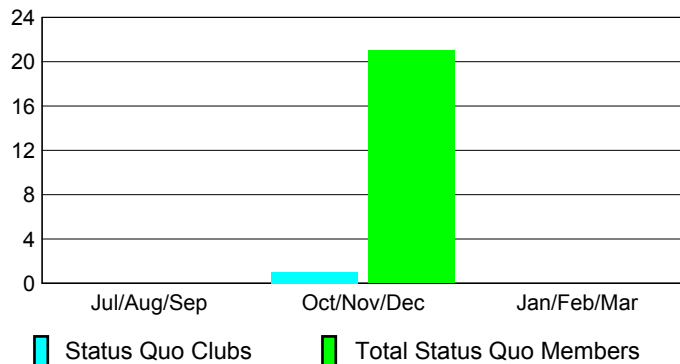

2012-2013 GMT Reports for District (or Undistricted) **District 322C1**

GMT: SANGEETA JATIA

Location: INDIA

GMT CA: 6

CLUBS

Club Results 2012-2013

Clubs 2011-2012

Month	New Club Goal	Actual New Clubs	Actual Dropped Clubs	Gain/Loss of Clubs	Gain/Loss of Clubs
Jul/Aug/Sep	4	1	0	1	0
Oct/Nov/Dec	4	2	-2	0	1
Jan/Feb/Mar	2				4
Totals	10	3	-2	1	5

Club Results 2012-2013

Goal, New, Dropped, Gain/Loss

Comparison of Club Gain/Loss

Current Year Compared to the Previous Year

YTD Status Quo Clubs 2012-2013

Status Quo Clubs Compared to Status Quo Members

MEMBERSHIP

Membership Results 2012-2013

Membership 2011-2012

Month	Net Memb Goal	Actual New Memb	Actual Dropped Memb	Gain/Loss of Memb	Gain/Loss of Memb
Jul/Aug/Sep	47	129	-67	62	-8
Oct/Nov/Dec	100	161	-121	40	43
Jan/Feb/Mar	70				187
Totals	217	290	-188	102	222