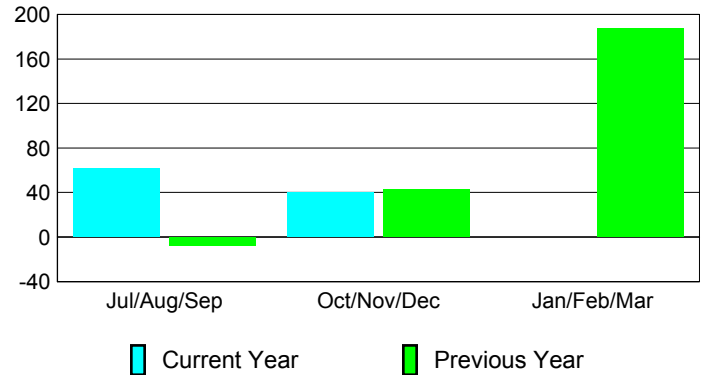

Club Results 2012-2013

Goal, New, Dropped, Gain/Loss

Comparison of Club Gain/Loss

Current Year Compared to the Previous Year

YTD Status Quo Clubs 2012-2013

Status Quo Clubs Compared to Status Quo Members

MEMBERSHIP

Membership Results 2012-2013

Membership 2011-2012

Month	Net Memb Goal	Actual New Memb	Actual Dropped Memb	Gain/Loss of Memb	Gain/Loss of Memb
Jul/Aug/Sep	47	129	-67	62	-8
Oct/Nov/Dec	100	161	-121	40	43
Jan/Feb/Mar	70				187
Totals	217	290	-188	102	222

Membership Results 2012-2013

Goal, New, Dropped, Gain/Loss

Comparison of Membership Gain/Loss

Current Year Compared to the Previous Year

Gender Comparison 2012-2013

Jul/Aug/Sep

Oct/Nov/Dec

Jan/Feb/Mar